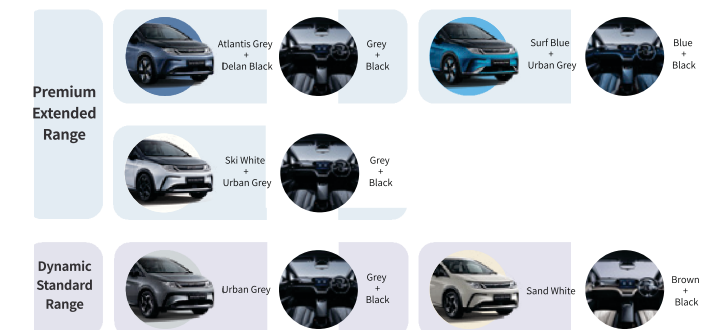

EXTERIOR & INTERIOR COLORS